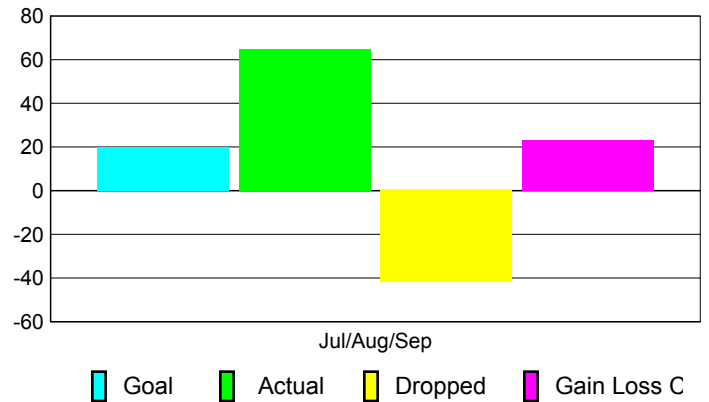

Membership Results 2010-2011

Goal, New, Dropped, Gain/Loss

Comparison of Membership Gain/Loss

Current Year Compared to the Previous Year